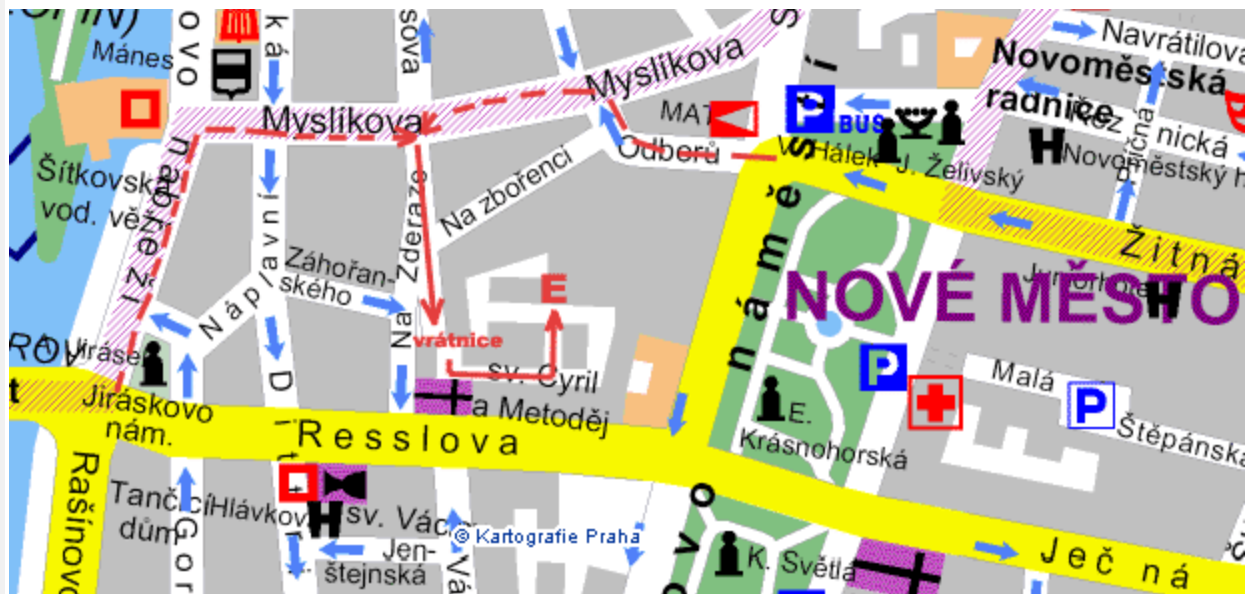

Directions from the Holesovice station (Holesovicke nadrazi):

- [Underground](#) (Metro) line **C** to **Florenc** (2-nd)
- Change to the line **B** and go to the station **Karlovo namesti** (4-th)
- Use exit labelled 'Karlovo namesti' (exit closer to the center)

Traveling by car:

The car access is from street [Na Zderaze](#).

GPS Loc: 50°4'34.78"N; 14°25'0.76"E

Places to stay

There are directions to some recommended places to stay:

- [Hotel Krystal](#)
- [Novomestsky hotel](#)
- [Bubenecka kolej](#)
- [Dejvicka kolej](#)
- [Masarykova kolej](#)
- [Pension Zderaz](#)
- [Pension Na statku](#)
- [Hotel U Cerneho konicka](#)