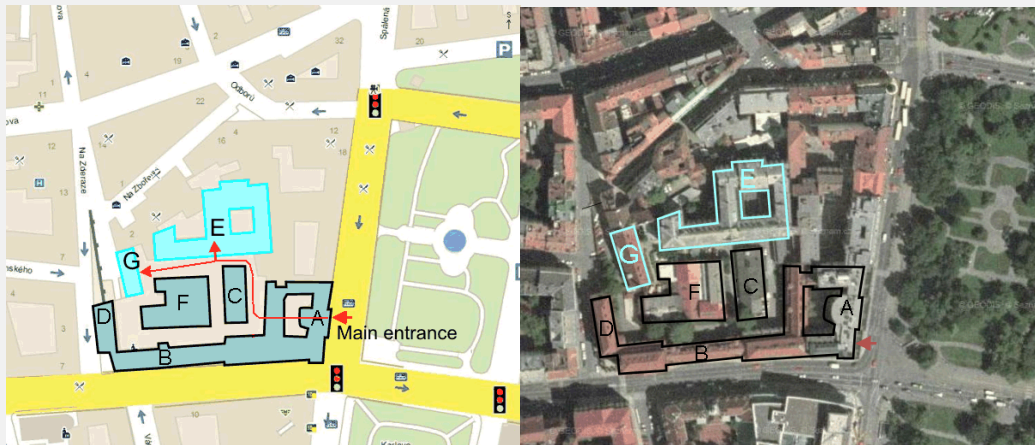

The first **SAS-RTG-097 Kick-off Workshop on Robots underpinning future NATO operations** is organized by the Czech Technical University in Prague and hence it will be held at:

*The Czech Technical University
Faculty of Electrical Engineering
Department of Cybernetics
Campus Karlovo namesti
121 35 Prague 2, Karlovo namesti 13*

Baroque Building G (in the campus yard),
the seminar room G205

For detail instructions how to find the venue:
<http://cyber.felk.cvut.cz/contact/>

For all participants, we highly recommend to visit the [SAS-RTG-097](#) web pages and the [workshop web pages](#), where all necessary information regarding [program](#), [venue](#), and [accommodation](#), can be found. The web pages are regularly updated and hence contain the most recent information.

If you have any questions or need assistance, please contact the organizers:

Vaclav Hlavac, Professor, program committee chair
Head of the Center for Machine Perception
<http://cmp.felk.cvut.cz/~hlavac/>
hlavac@fel.cvut.cz
office +420 224 357 464
FAX +420 224 357 385
cell +420 603 149 689

Michal Reinstein, PhD, organization committee chair
secretary of the initiative
<http://cmp.felk.cvut.cz/~reinsmic/>
Reinstein.michal@fel.cvut.cz
office +420 22435 7387
FAX +420 224 357 385
cell +420 603 985 968