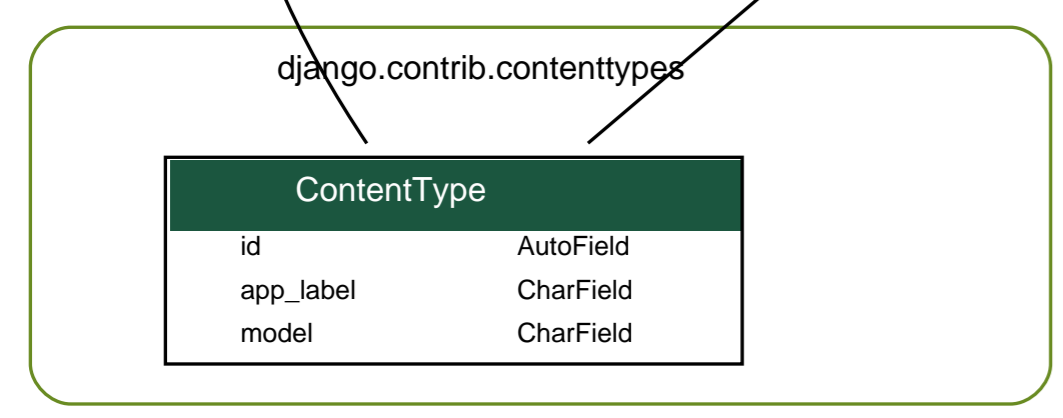

database

user (logentry)

content_type (logentry)

groups (user)

user_permissions (user)

content_type (permission)

owner (measurement)

owner (object_instances)

measurement (grasp)

measurement (object_pose)

measurements (sensor_outputs)

sensor (sensor_outputs)

measurement (entry)

owner (entry)

setup (measurement)

setup (setup_elements)