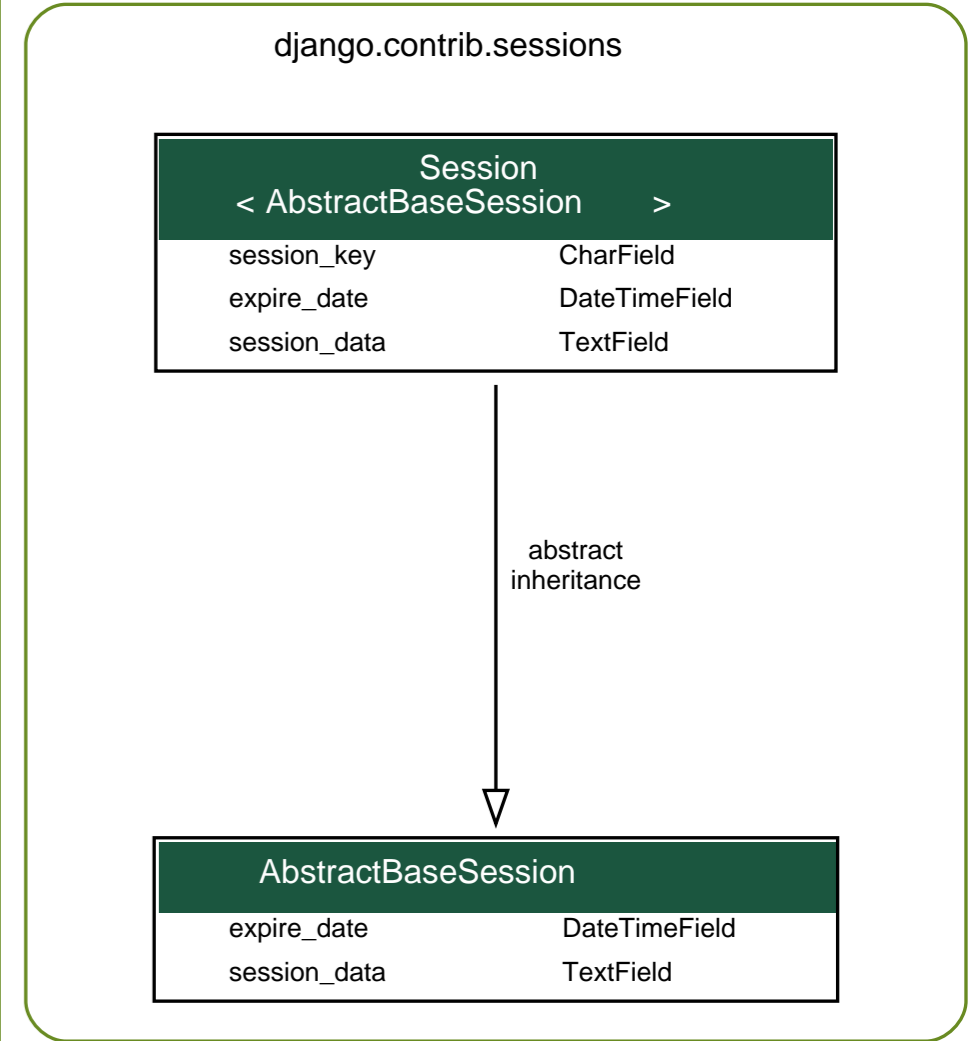

database

user (logentry)

content_type (logentry)

groups (user)

user_permissions (user)

content_type (permission)

owner (measurement)

owner (object_instances)

measurement (grasp)

measurement (object_pose)

measurements (sensor_outputs)

sensor (sensor_outputs)

measurement (entry)

owner (entry)

setup (measurement)

setup (setup_elements)