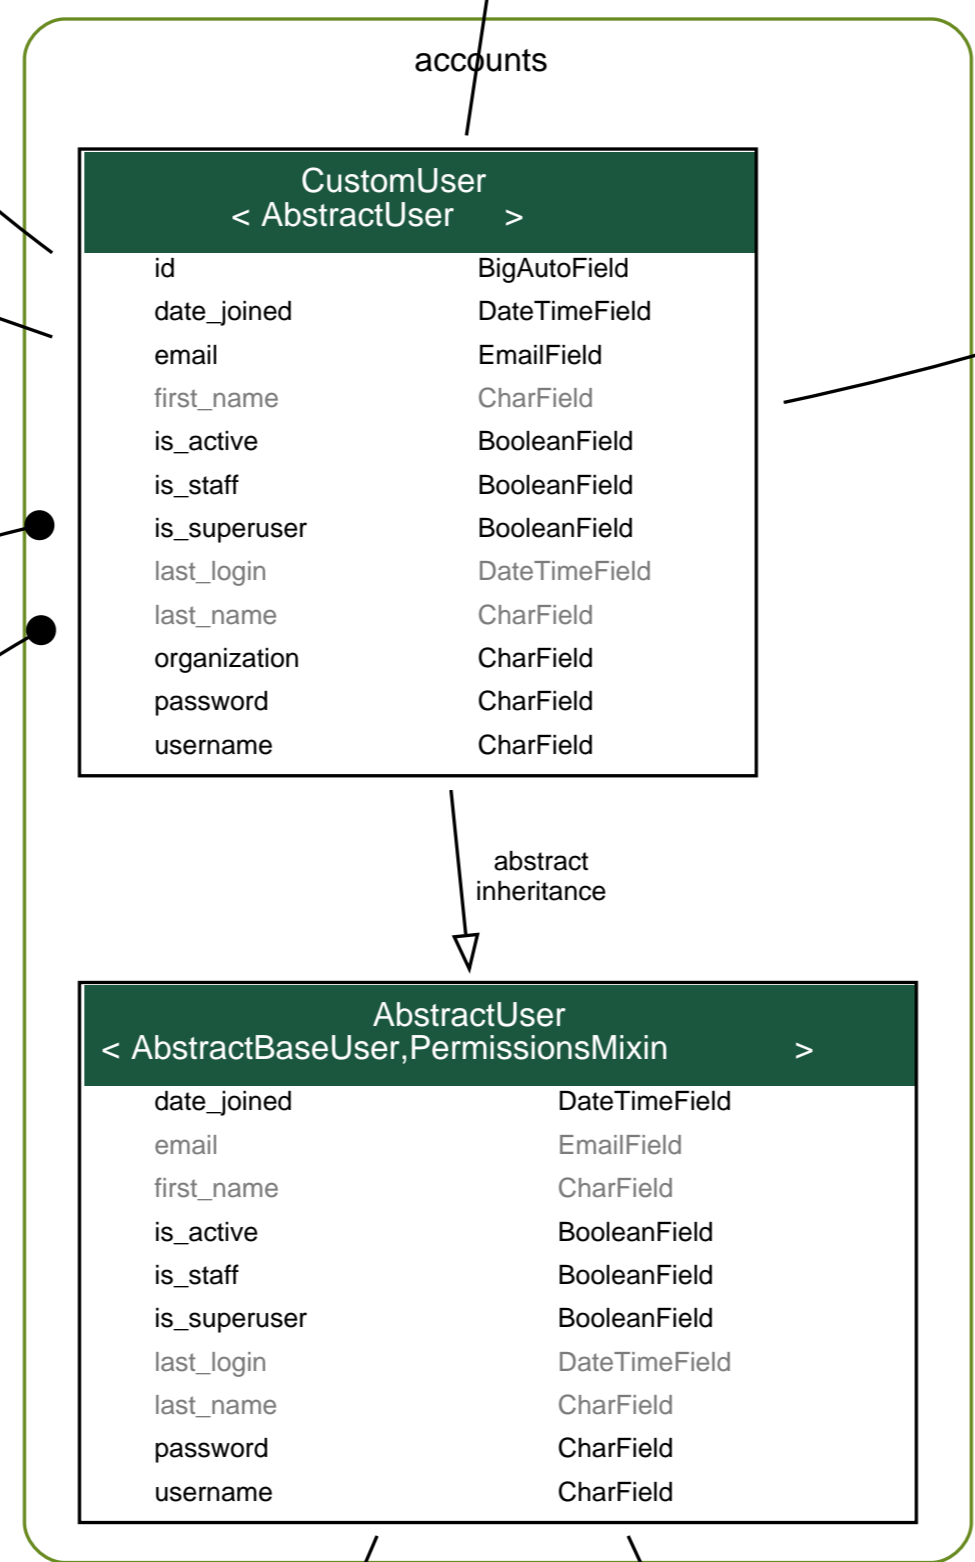

database

user (logentry)

content_type (logentry)

groups (user)

user_permissions (user)

content_type (permission)

owner (measurement)

owner (object_instances)

measurement (grasp)

measurement (object_pose)

measurements (sensor_outputs)

sensor (sensor_outputs)

measurement (entry)

owner (entry)

setup (measurement)

setup (setup_elements)