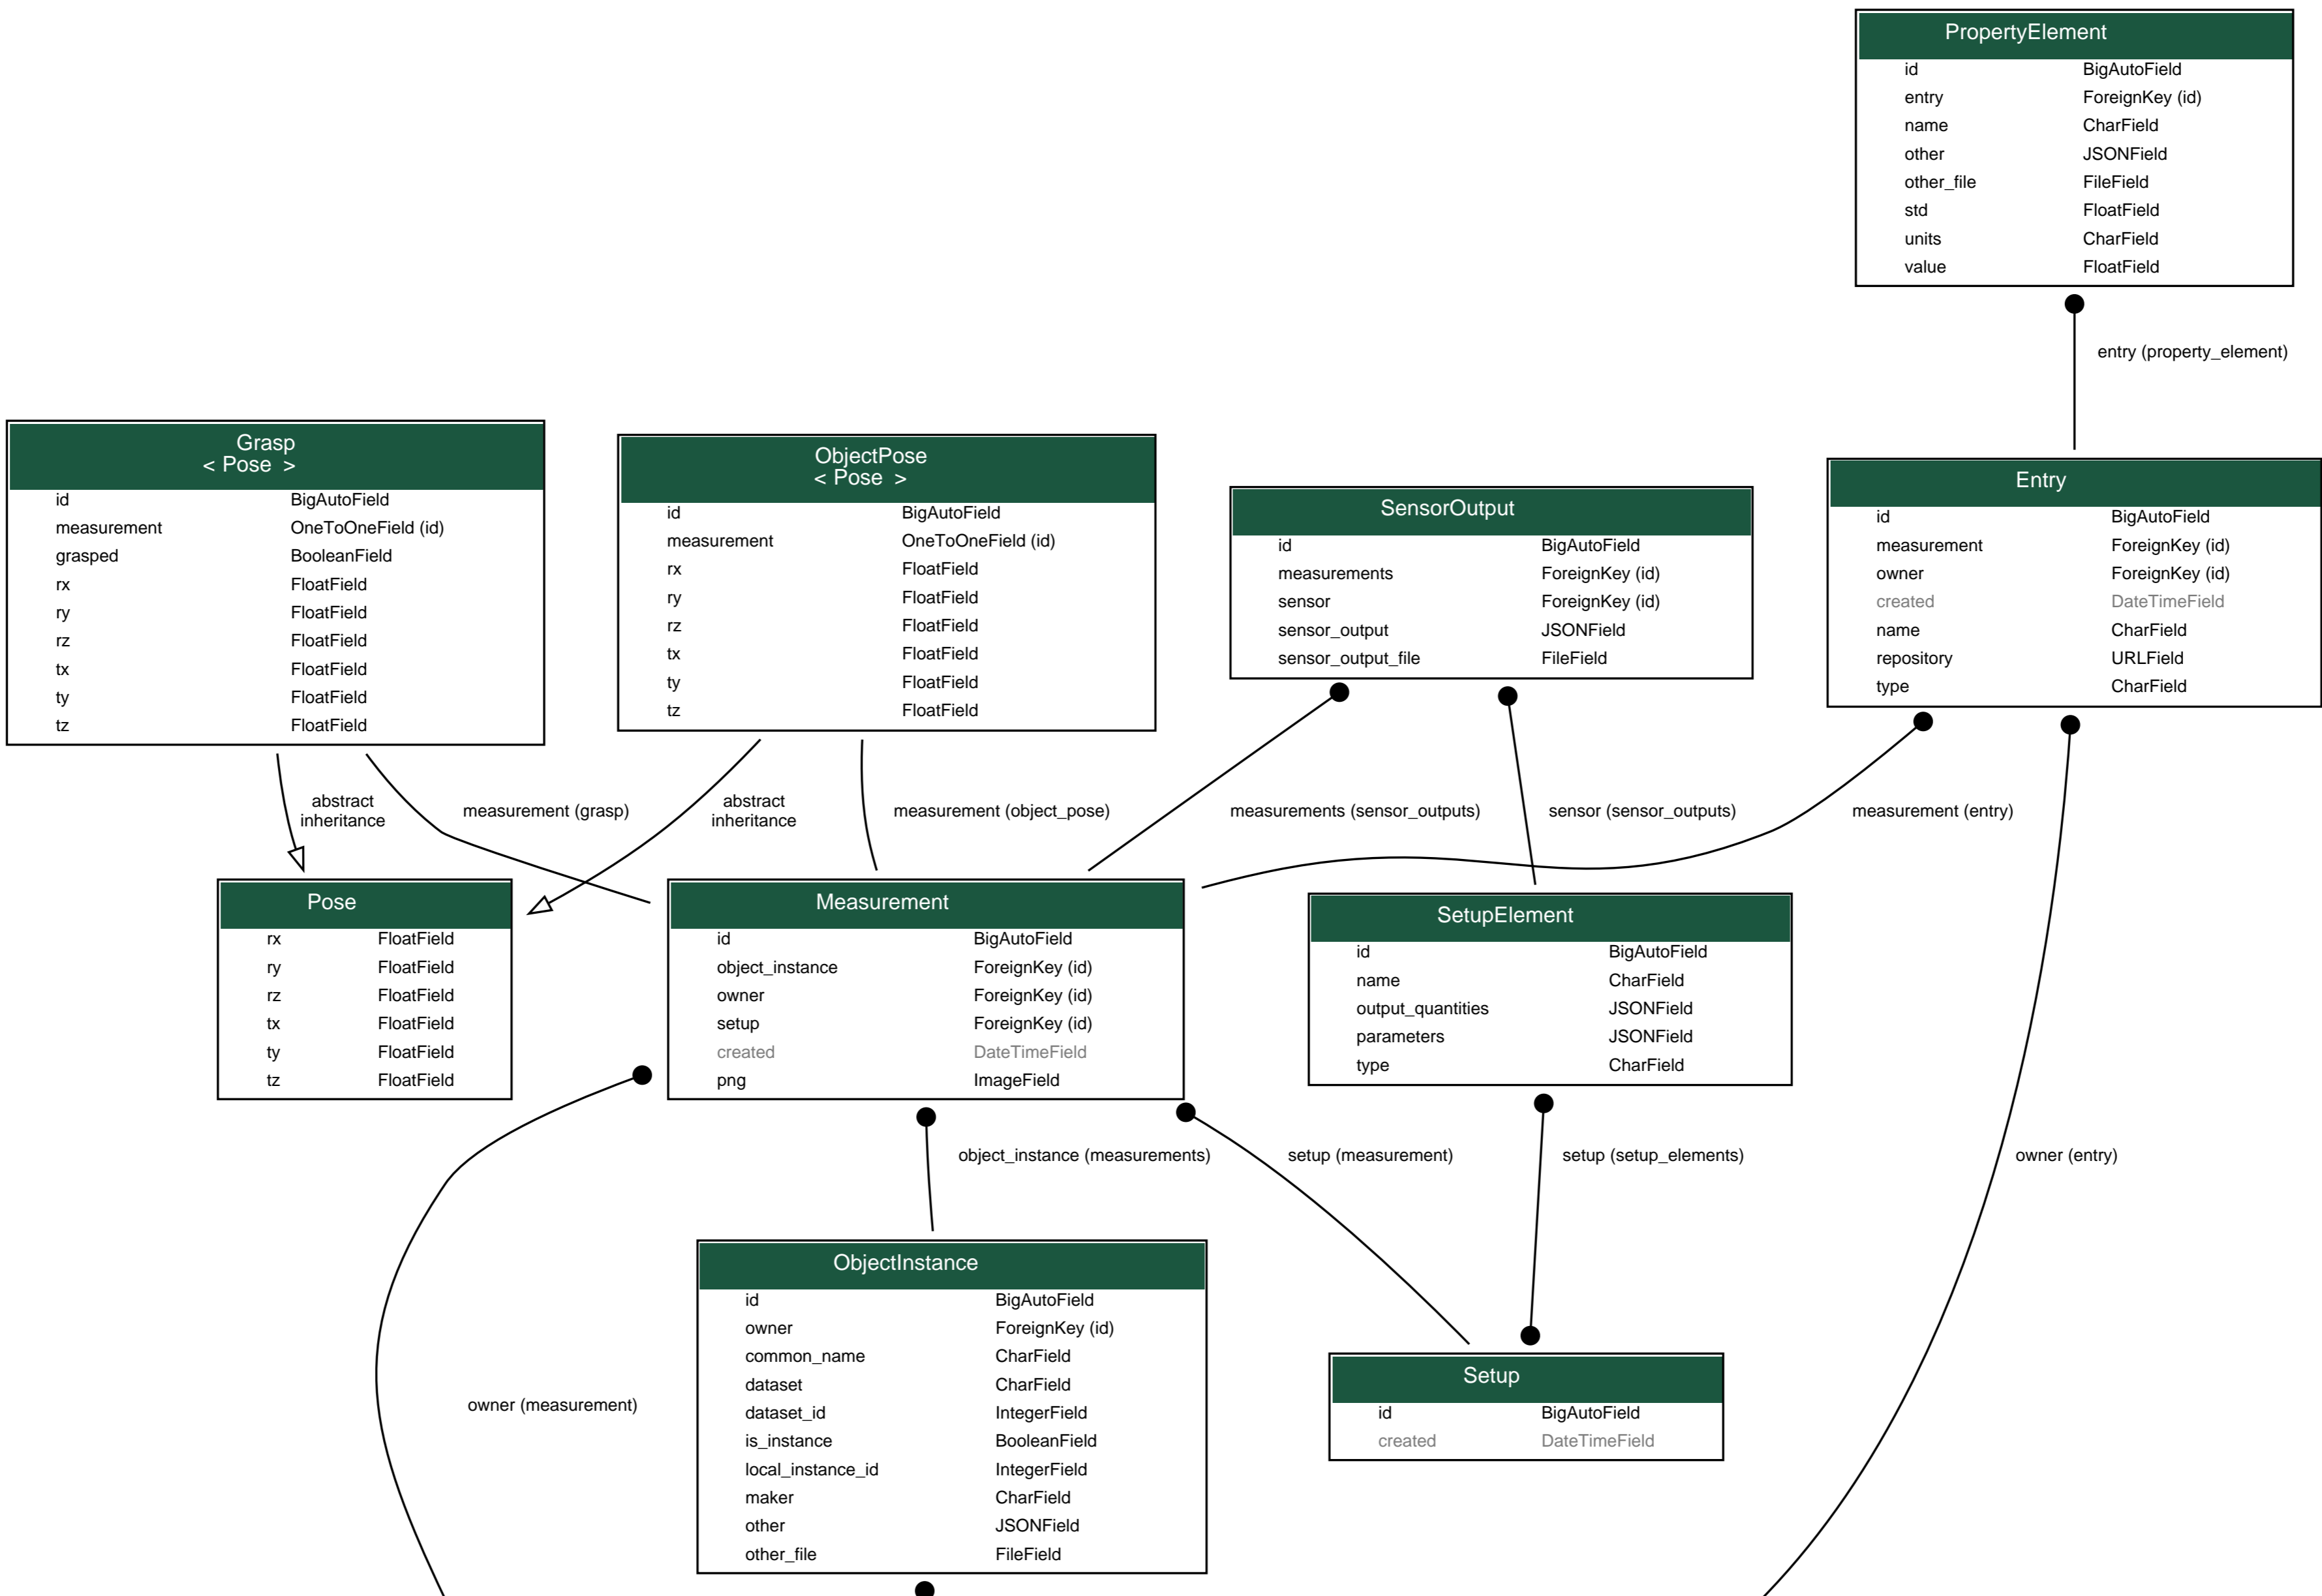

database

user (logentry)

content_type (logentry)

groups (user)

user_permissions (user)

content_type (permission)

owner (measurement)

owner (object_instances)

measurement (grasp)

measurement (object_pose)

measurements (sensor_outputs)

sensor (sensor_outputs)

measurement (entry)

owner (entry)

setup (measurement)

setup (setup_elements)