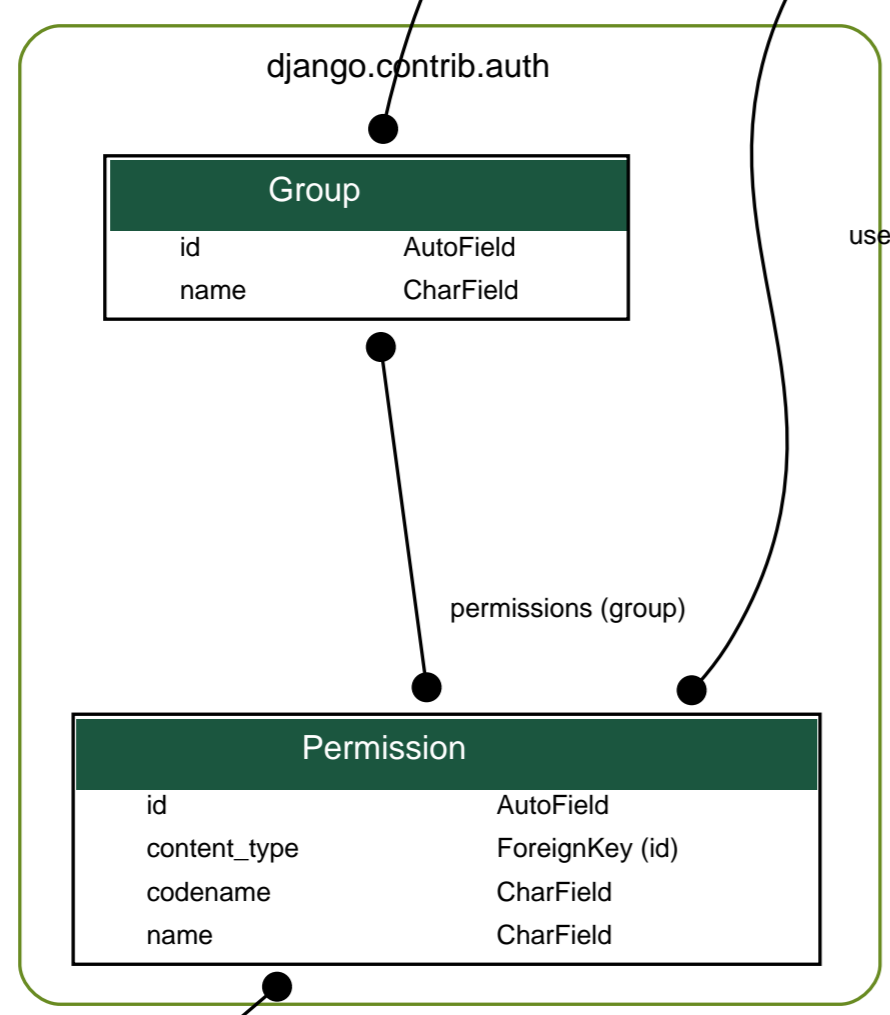

database

user (logentry)

content_type (logentry)

groups (user)

user_permissions (user)

content_type (permission)

owner (measurement)

owner (object_instances)

measurement (grasp)

measurement (object_pose)

measurements (sensor_outputs)

sensor (sensor_outputs)

measurement (entry)

owner (entry)

setup (measurement)

setup (setup_elements)